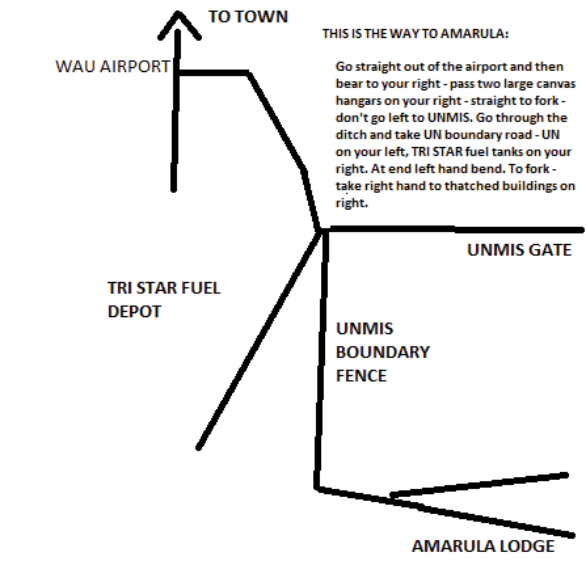

MANAGER
eMail : manager@amarulalodgewau.com pHone :
+211 955 581 690 / +211 955 465 570

AMARULA LODGE

Directions to Amarula from Wau Airport

AMARULA LODGE

ACCOMMODATION & CONFERENCE FACILITIES

We are located in Wau, Western Bahr el Ghazal State in the Newly Independent state of South Sudan.

South Sudanese and dignitaries from around the world watched the new flag of the Republic of South Sudan being raised for the first time at independence celebrations in the new country's capital, Juba.

The crowd turned ecstatic as the flag was raised while the old one was lowered.

South Sudan became the world's newest country in July 2011.

South Sudan's president, His Excellency Salva Kiir Mayardit, signed the transitional constitution and then took the oath of office with his hand on the document.